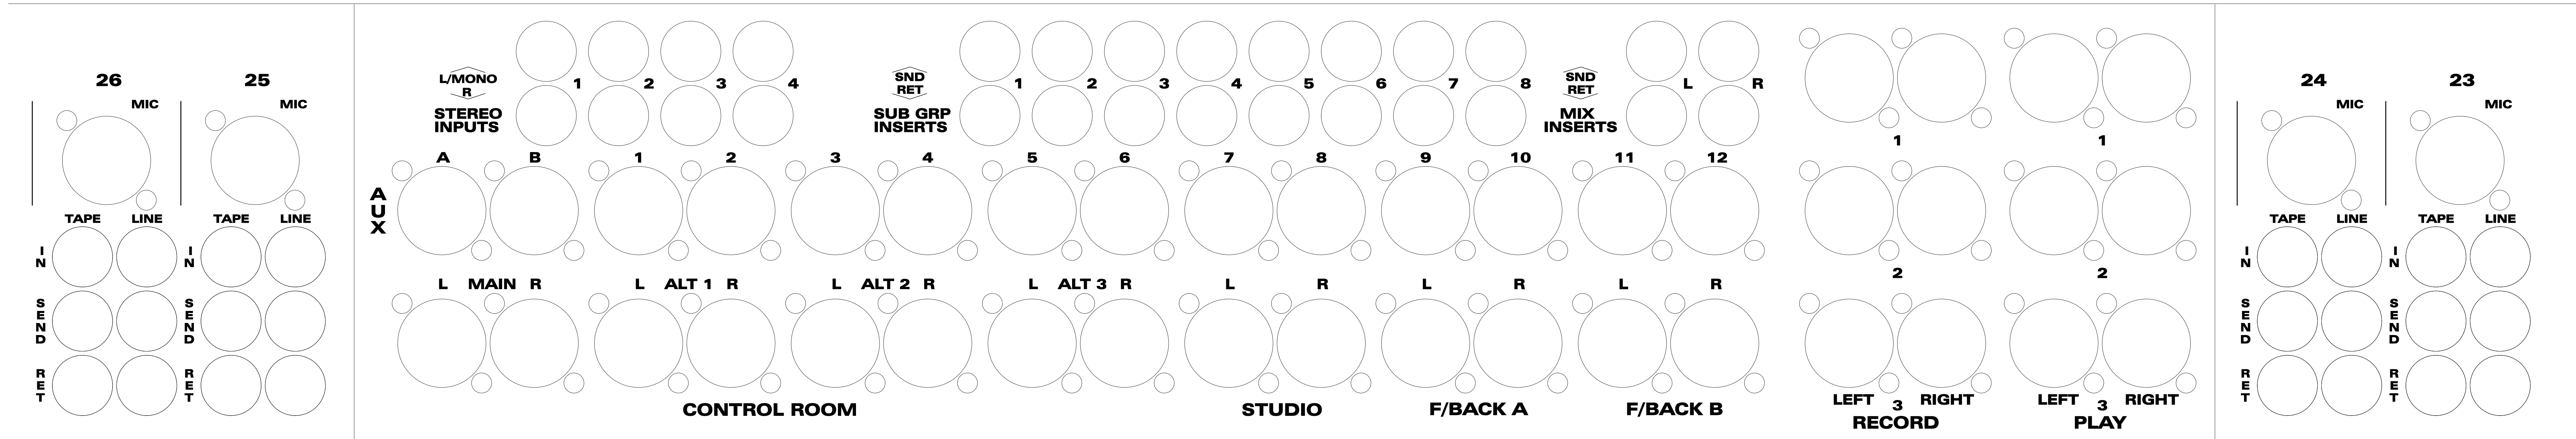

channels 48-25

channels 24-1

Overall frame size 2390mm

HOLE C 14.0
HOLE C 16.00
HOLE C 16.00
HOLE B 24.00
HOLE B1 24.50
HOLE B2 57.50
HOLE C1 81.15
HOLE B3 90.50
HOLE C2 97.15