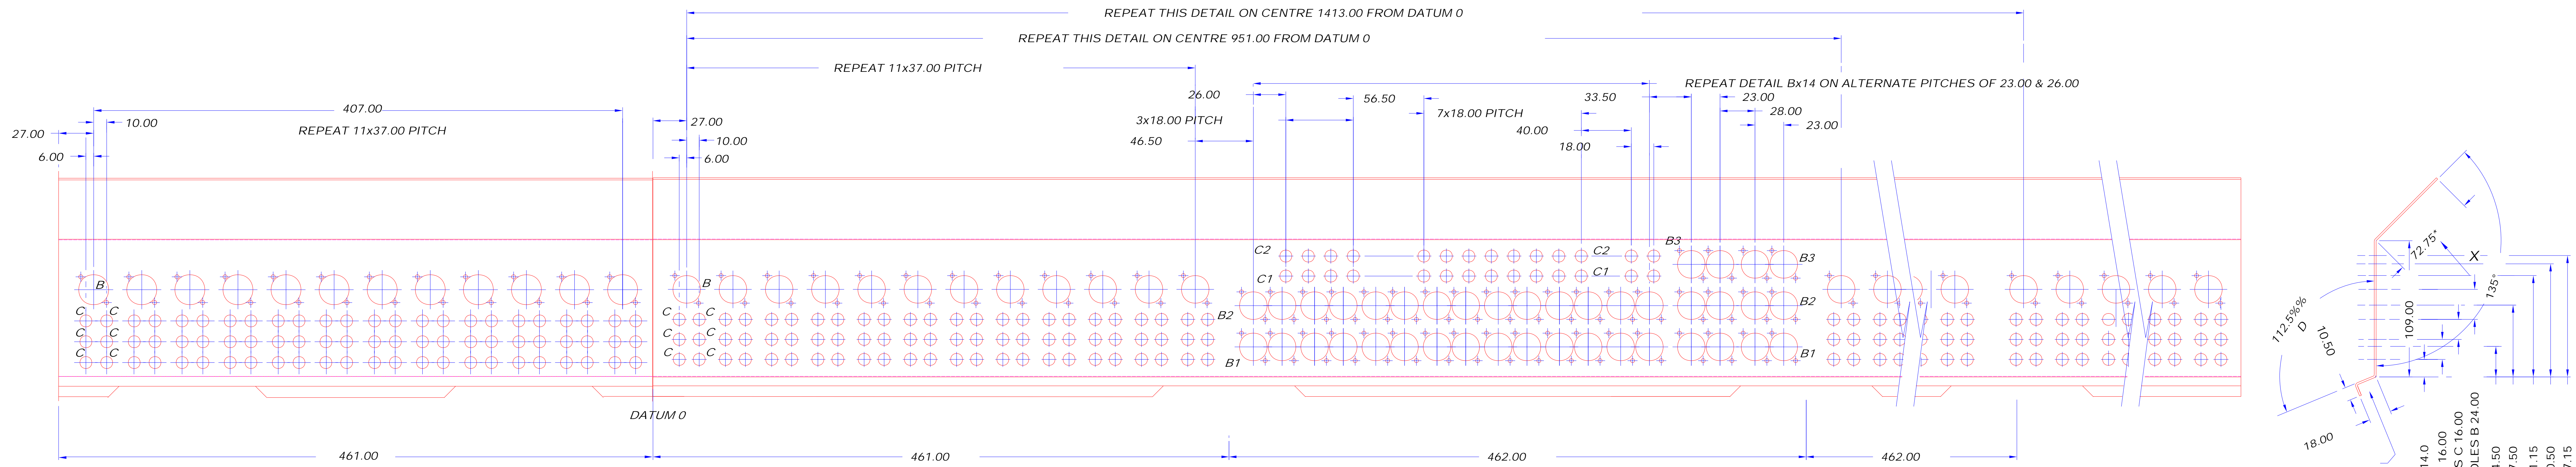

channels 48-25

channels 24-1

Overall frame size 2390mm

HOLE C 14.0
HOLE C 16.00
HOLE C 16.00
HOLE B 24.00
HOLE B1 24.50
HOLE B2 57.50
HOLE C1 81.15
HOLE B3 90.50
HOLE C2 97.15