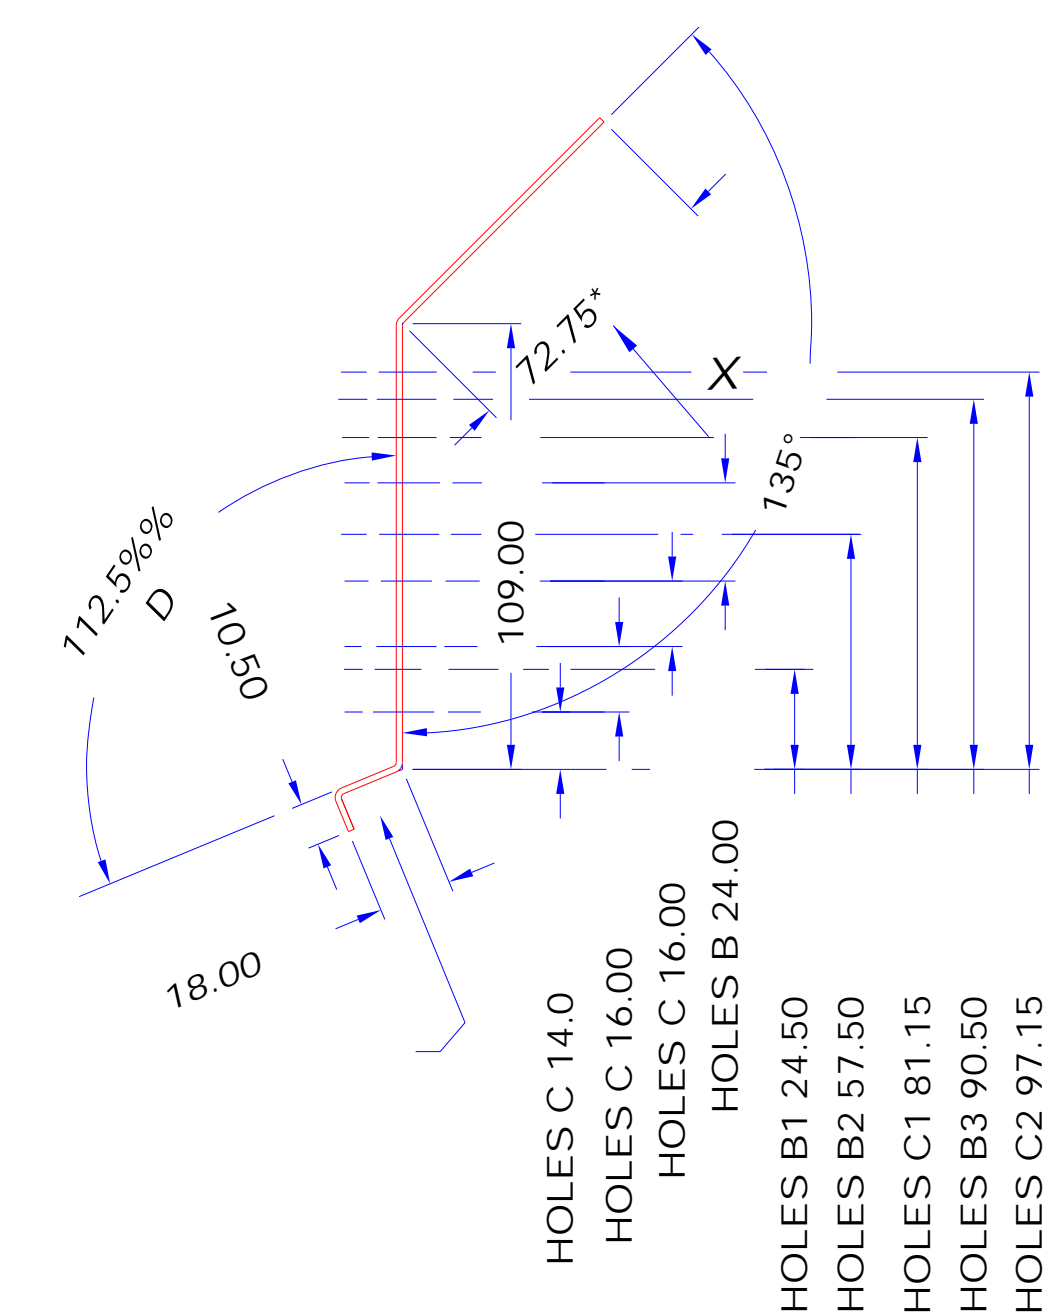

channels 48-25

channels 24-1

Overall frame size 2390mm

HOLE C 14.0
HOLE C 16.00
HOLE C 16.00
HOLE B 24.00
HOLE B1 24.50
HOLE B2 57.50
HOLE C1 81.15
HOLE B3 90.50
HOLE C2 97.15