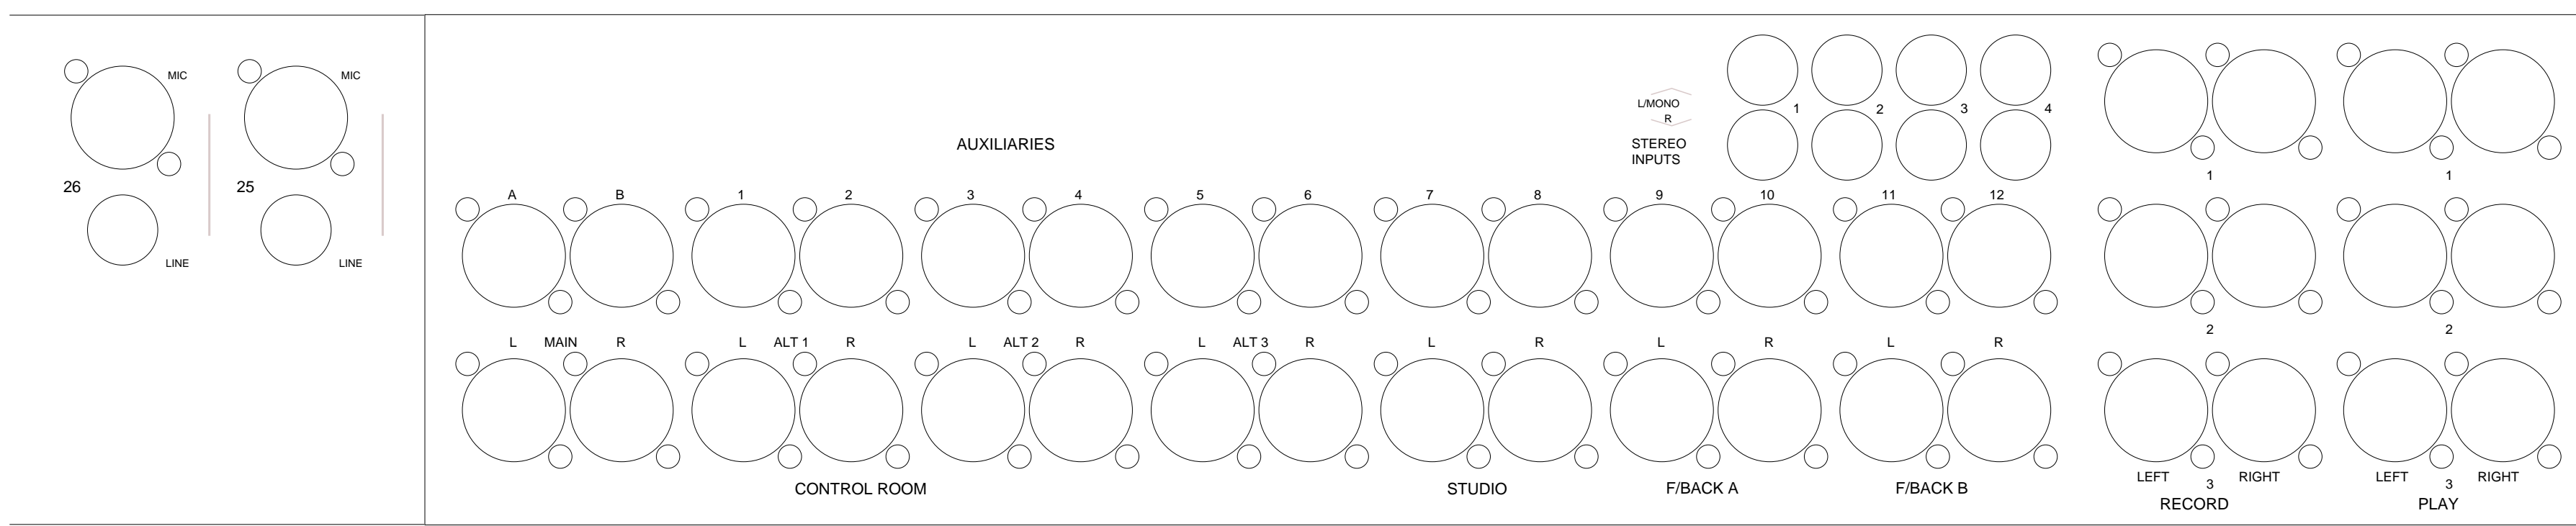

48 Channel+patch connector layout
(viewed from rear of console)

Tape play/ Tie lines

channels 48-25

channels 24-1

- HOLES C 14.0
- HOLES C 16.0
- HOLES C 16.0
- HOLES B 24.00
- HOLES B1 24.50
- HOLES B2 57.50
- HOLES C1 81.15
- HOLES B3 90.50
- HOLES C2 97.15