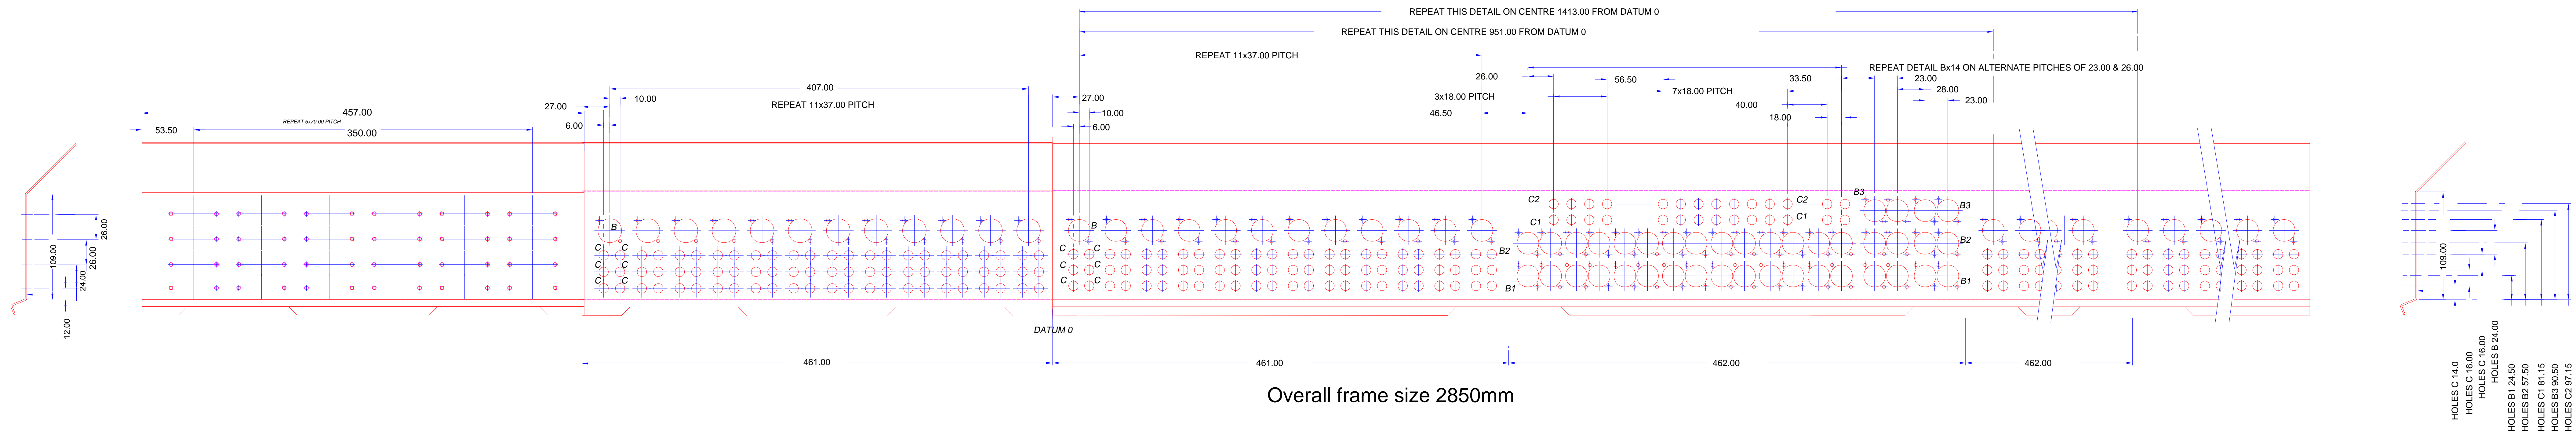

48 Channel+patch connector layout
(viewed from rear of console)

Tape play/ Tie lines

channels 48-25

channels 24-1

- HOLES C 14.0
- HOLES C 16.0
- HOLES C 16.0
- HOLES B 24.00
- HOLES B1 24.50
- HOLES B2 57.50
- HOLES C1 81.15
- HOLES B3 90.50
- HOLES C2 97.15